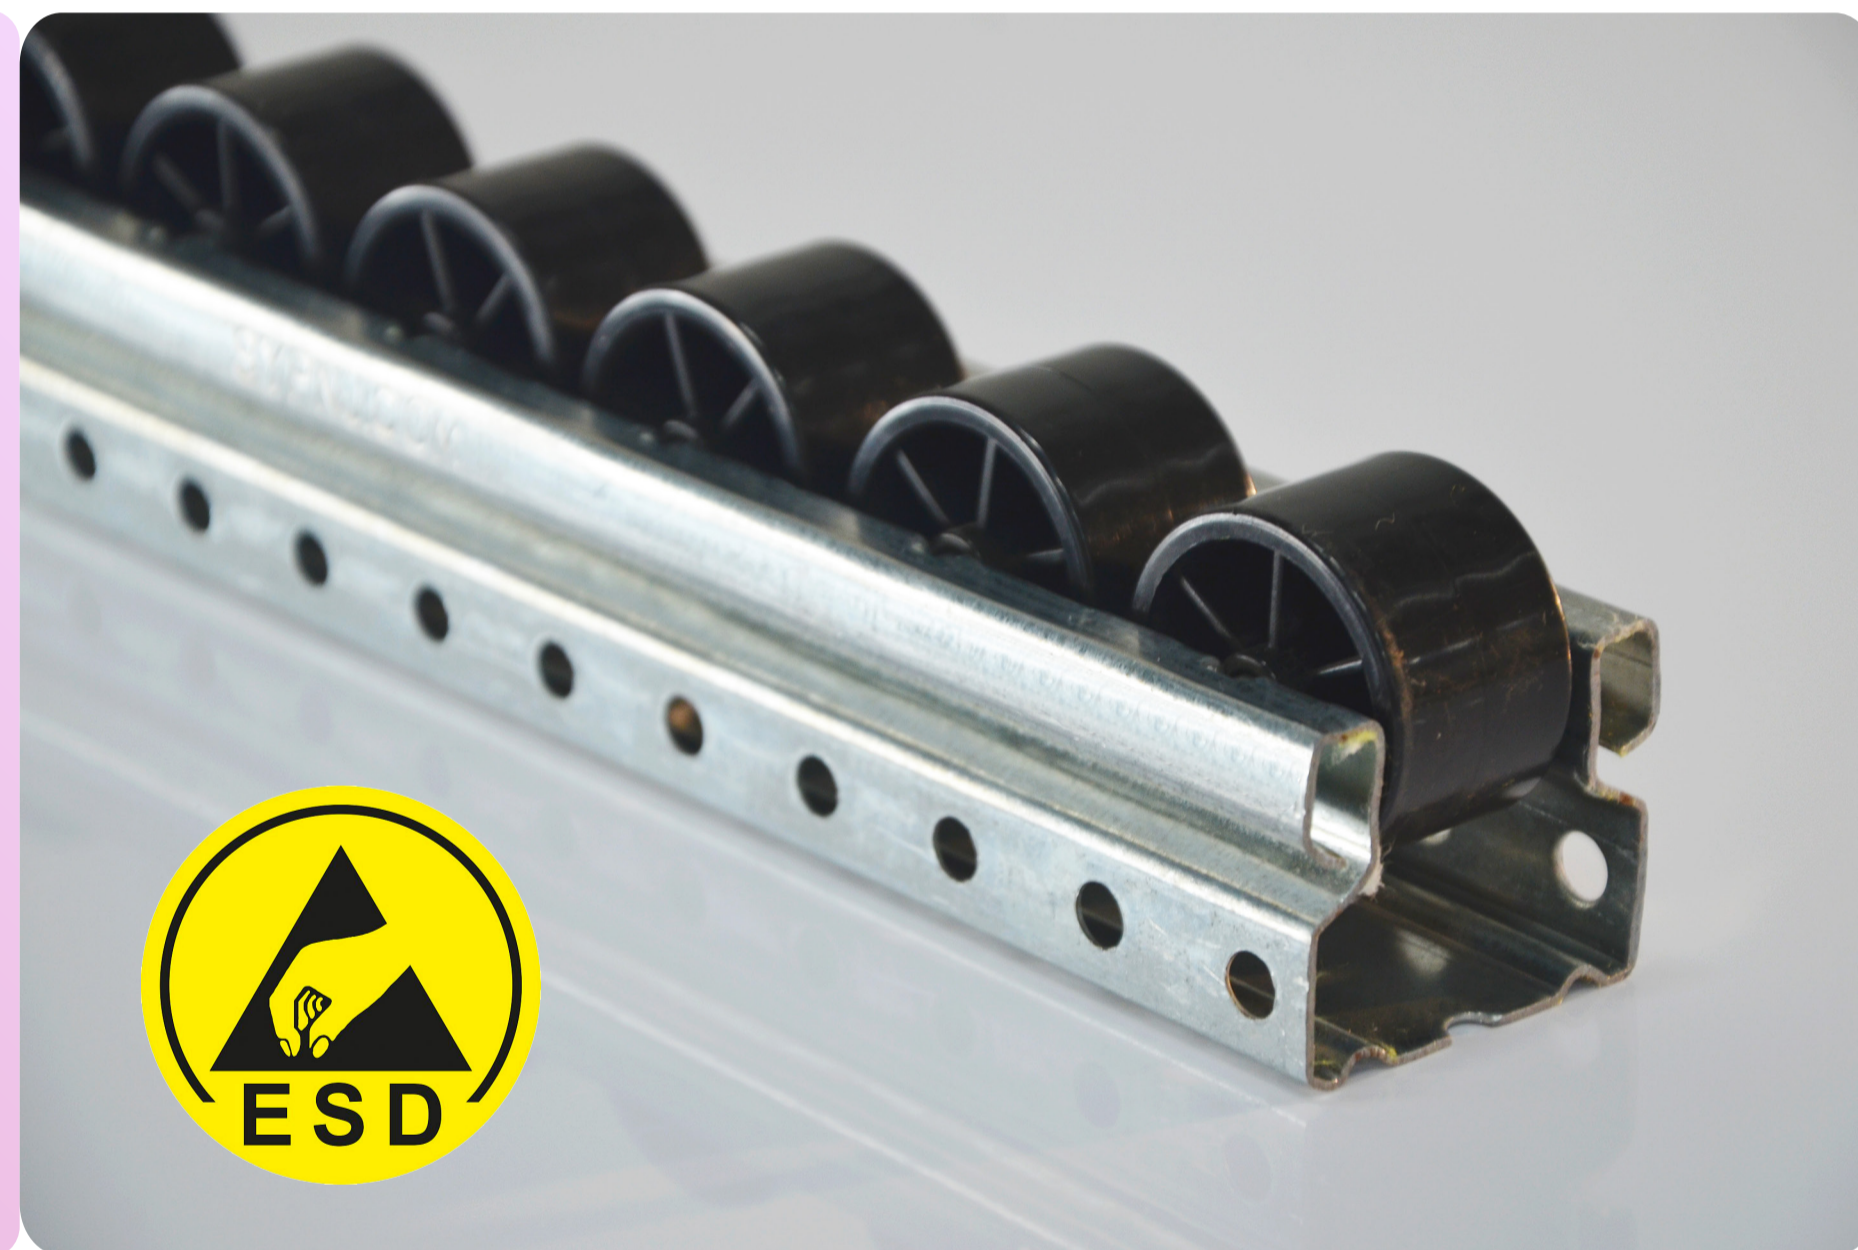

RAIL CONVEYORS

ESD Roller Conveyors

ESD MULTI-ROLLER TRACK

P/N: ES-40R-MR-ESD

Description:

ESD Multi-Roller Track

Length:

4 Meters

Type:

40 Type

Colors:

Available in different colors

ESD RAIL WHEEL CONVEYOR

P/N: ES-40RES-BK

Description:

ESD 40mm Rail Wheel Conveyor For Aluminum Profile 30×30, 40×40, 40×80

Length:

4 Meters

Type:

40 Type

ESD GUIDE RAIL WHEEL CONVEYOR

P/N: ES-40RG-BK

Description:

ESD Guide Rail Wheel Conveyor, Black