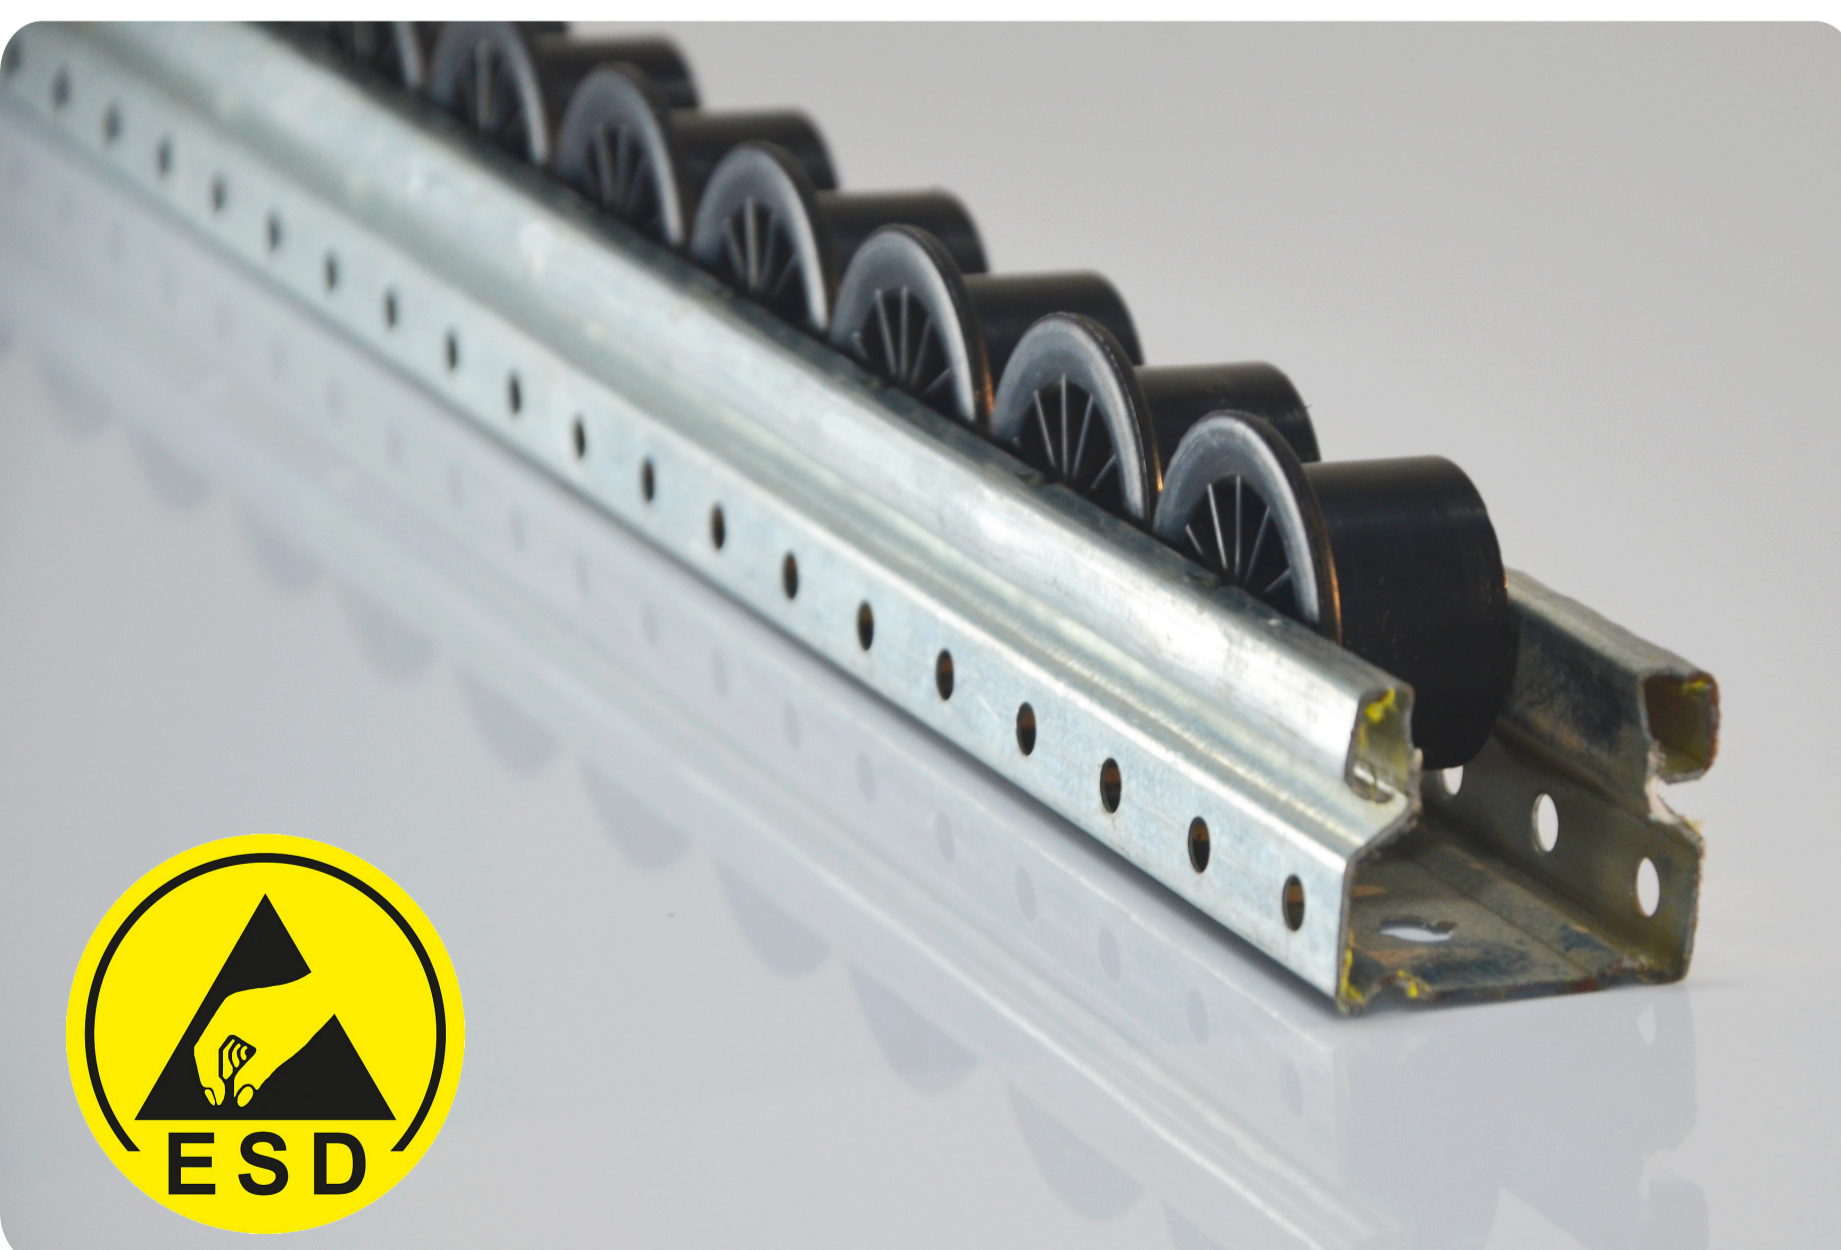

RAIL CONVEYORS

ESD Roller Conveyors

ESD MULTI-ROLLER TRACK

P/N: ES-40R-MR-ESD

Description:

ESD Multi-Roller Track

Length:

4 Meters

Type:

40 Type

Colors:

Available in different colors

ESD RAIL WHEEL CONVEYOR

P/N: ES-40RES-BK

Description:

ESD 40mm Rail Wheel Conveyor For Aluminum Profile 30×30, 40×40, 40×80

Length:

4 Meters

Type:

40 Type

ESD GUIDE RAIL WHEEL CONVEYOR

P/N: ES-40RG-BK

Description:

ESD Guide Rail Wheel Conveyor, Black